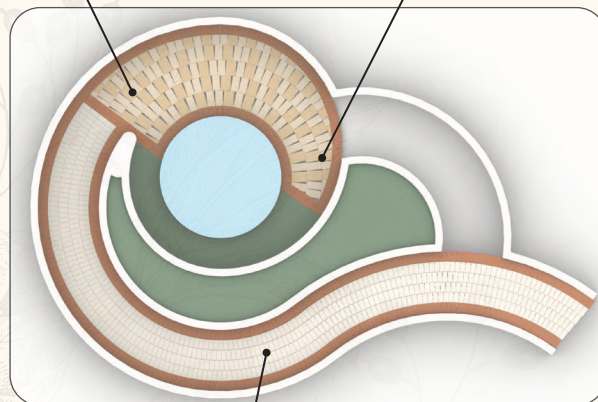

## REFLECTION GARDEN

### Reflection Bricks

Share how Sherman Library & Gardens has touched your life. The new Reflection Garden will offer a serene space for quiet contemplation and joy. Donors can honor loved ones and special occasions with commemorative Reflection Bricks, thoughtfully placed along the pathway in this stunning sunken garden with a tranquil water feature.

**BLOSSOM**

\$50,000 - \$99,999

**BLOOM**

\$25,000 - \$49,999

**CULTIVATE**

\$10,000 - \$24,999

2647 East Coast Highway  
Corona del Mar, California 92625

[www.thesherman.org](http://www.thesherman.org)  
Tax ID: 95-2672431